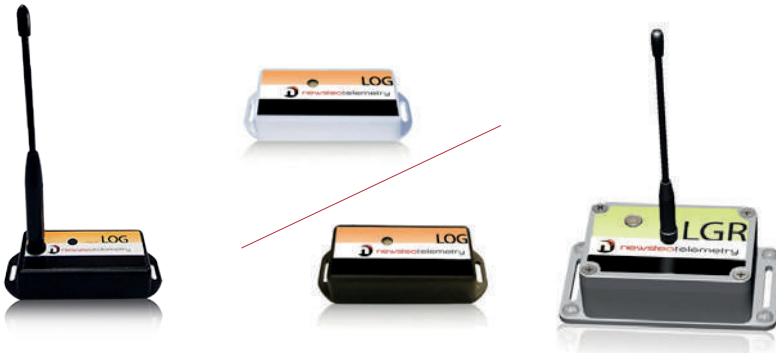

TEMPERATURE & HUMIDITY

LOG22

[-40°C ... +70°C]
[0 ... 100 %HR]
IP54 Protected

LOG12

[-40°C ... +70°C]
[0 ... 100 %HR]
IP54 Protected

LGR64

[-40°C ... +85°C]
[0 ... 100 %HR]
IP65 Protected