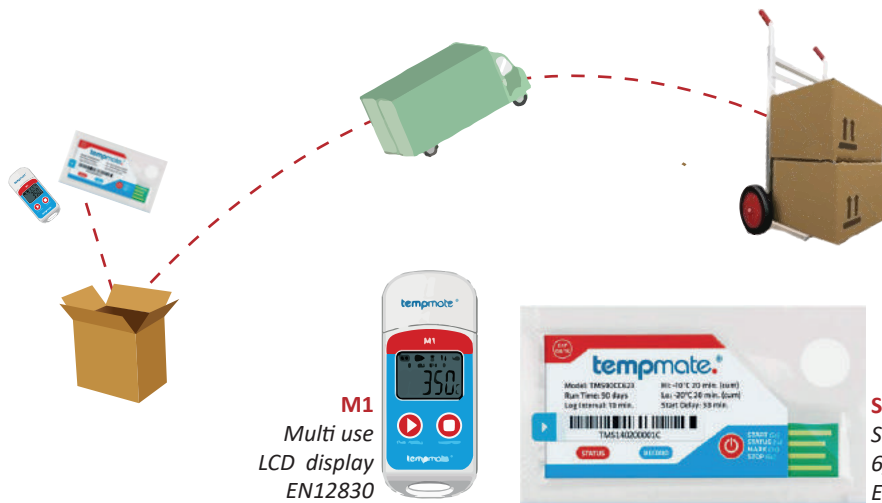

ONLINE MONITORING

WebMonitor application enables any allowed user to bring up on screen measures from Newsteo loggers from any device connected on the internet.

LOCAL MONITORING

RF Monitor Software enables to remotely configure and monitor all Newsteo products from a local PC.

➤ CREATE YOUR OWN WIRELESS DATA LOGGERS NETWORK

Newsteo provides a wide range of stand-alone data loggers for any kind of fridge, freezer, climatic chamber...

TEMPERATURE OF YOUR CLIMATIC CHAMBERS

LOM16

Plastic casing
IP67 Protected
[-40°C ... +70°C]
EN12830 compliant

LOG36

Aluminium casing
IP65 Protected
[-40°C ... +85°C]
EN12830 compliant

Thanks to Newsteo data loggers, you can check in real-time if your goods are stored at the correct temperature and intervene if needed.

M1

Multi use
LCD display
EN12830

S1

Single use
6, 15 or 90 days
EN12830

➤ INSIDE PARCELS

USB mini loggers with automatic PDF report generation can be placed inside parcels to casually control the cold chain.