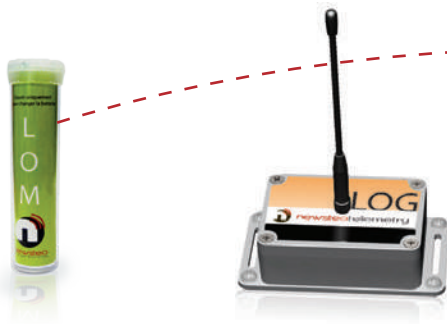

TEMPERATURE

Newsteo provides a range of data loggers for the temperature controlled storage.

The food products require to be stored at a certain level of temperature to garanty their hygenic and gustatory condition. The products range of Newsteo allows to insure this constant monitoring and to manage an alert system in case of wrong detected temperature.

ONLINE MONITORING

WebMonitor application enables any allowed user to bring up on screen measures from Newsteo loggers from any device connected on the internet.

LOCAL MONITORING

RF Monitor Software enables to remotely configure and monitor all Newsteo products from a local PC.

➤ CREATE YOUR OWN WIRELESS DATA LOGGERS NETWORK

Newsteo provides a wide range of stand-alone data loggers for any kind of fridge, freezer, climatic chamber...

TEMPERATURE OF YOUR CLIMATIC CHAMBERS

LOM16

Plastic casing
IP67 Protected
[-40°C ... +70°C]
EN12830 compliant

M1

Multi use
LCD display
EN12830

S1

Single use
6, 15 or 90 days
EN12830

➤ INSIDE PARCELS

USB mini loggers with automatic PDF report generation can be placed inside parcels to casually control the cold chain.